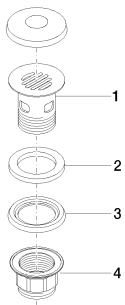

More custom finish options are available via special production (xTra Service). Please see our finish matrix for availability and pricing or contact a Dornbracht representative.

Sink - CL.1

European grid drain 1 1/4" - Dark Brass matte

Article number: 10 105 970-16

Required article

09 14 05 016 90

Washer NBR 70 39,0 x 29,0 x
2,0 mm -

Spare parts list

Number	Item Number	Designation	Number of units
<hr/>			