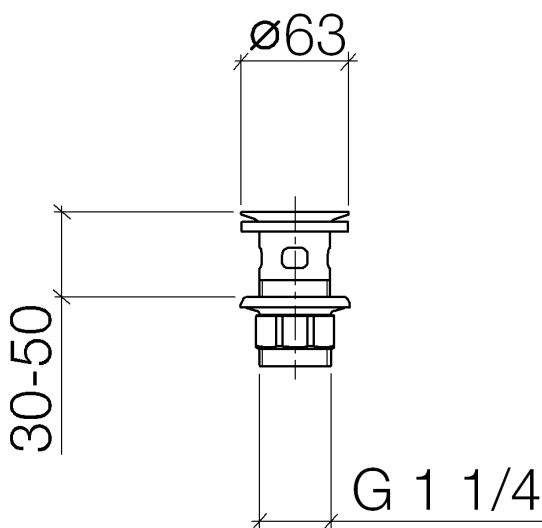

Sink - CL.1

European grid drain 1 1/4" - Dark Brass matte

Article number: 10 105 970-16

- Suitable only for basins with overflow.

Dark Brass matte

Accessory is required for this item.

Dimensional drawing

All dimensions in mm / inch = mm x 0,0394

Sink - CL.1

European grid drain 1 1/4" - Dark Brass matte

Article number: 10 105 970-16

Sink - CL.1

European grid drain 1 1/4" - Dark Brass matte

Article number: 10 105 970-16

Other surface finishes

polished chrome
10 105 970-00

Article number: 10 105 970-16

Required article

09 14 05 016 90

Washer NBR 70 39,0 x 29,0 x
2,0 mm -

Spare parts list

Number	Item Number	Designation	Number of units
<hr/>			